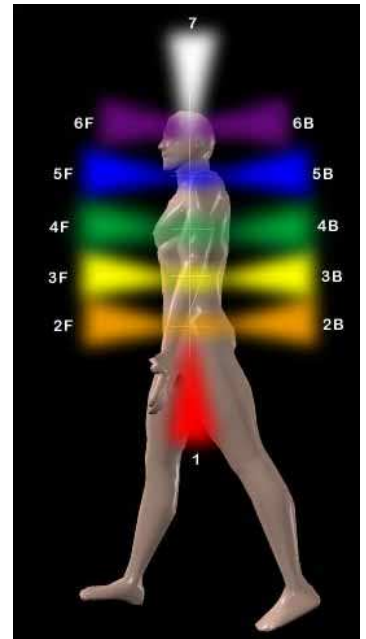

GREEN

Heart Chakra: Blockage can manifest as immune system or heart problems, or a lack of compassion.

Heart Centre - Seat of the Soul in the hourglass of time

BLUE

Throat: Tied to creativity and communication. Feels pressure when you are not communicating your emotions properly.

INDIGO

Third Eye: Pineal Gland: Is a physical eye with the capabilities of looking upward.

PURPLE

Crown: Connects you with message from higher realms.

Can be experienced as a pressure on the top of the head.